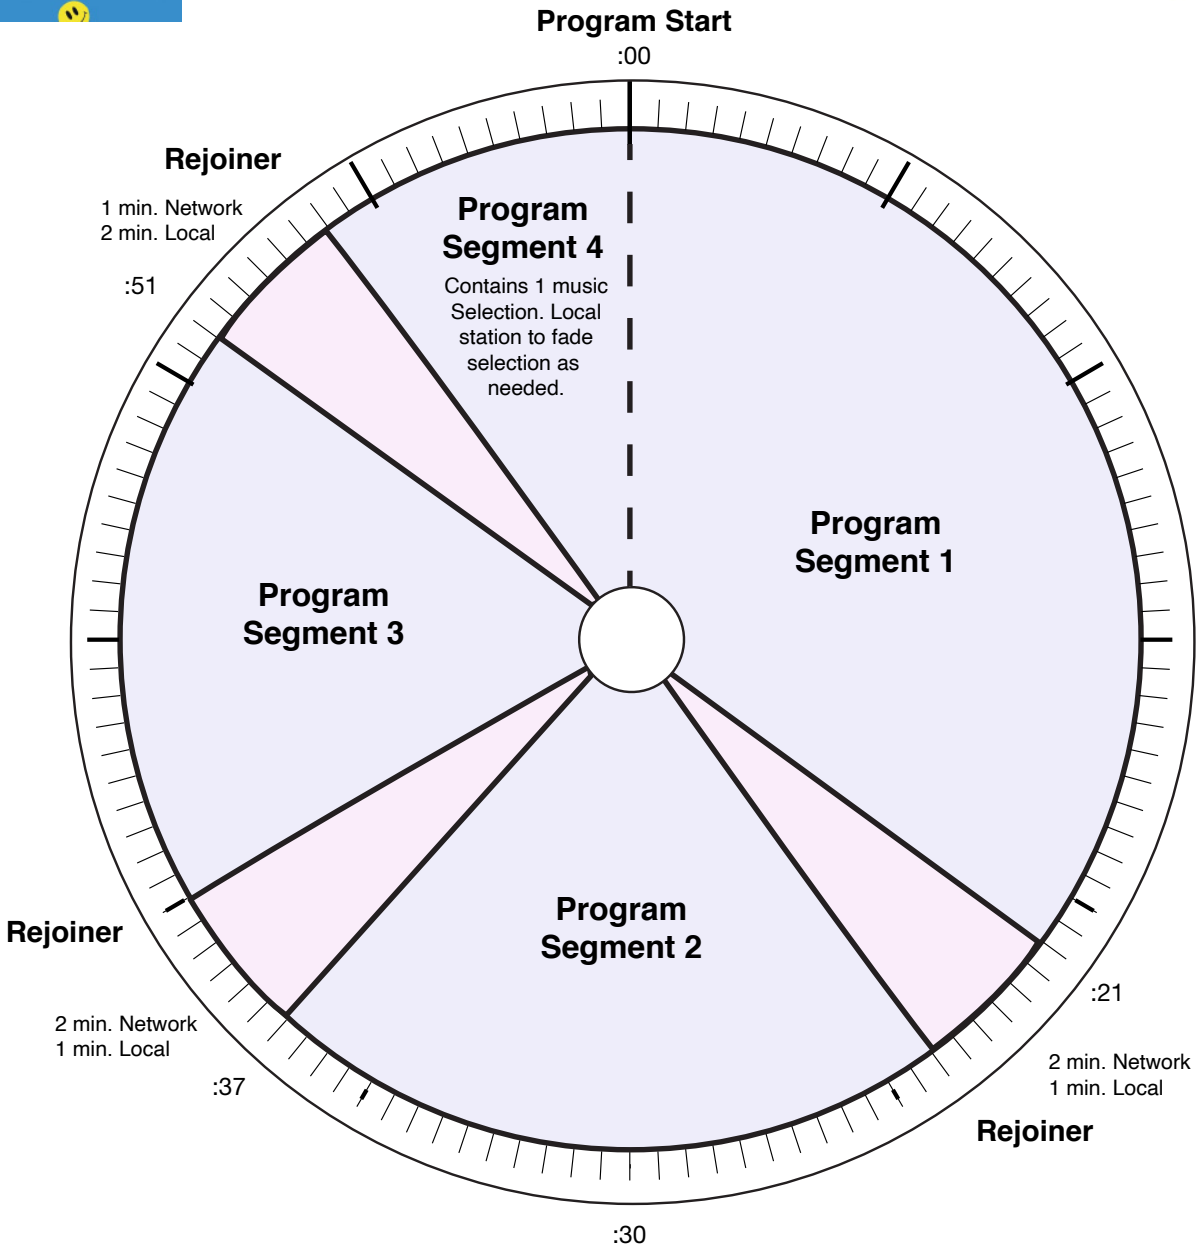

PROGRAM CLOCK

Rejoiners:

Rejoiners from all breaks will use instrumental jingle to allow station at least :10 seconds for local voice-over ID Sweeper.

Commercial Inventory:

5 min/hour Network
5 min/hour Local