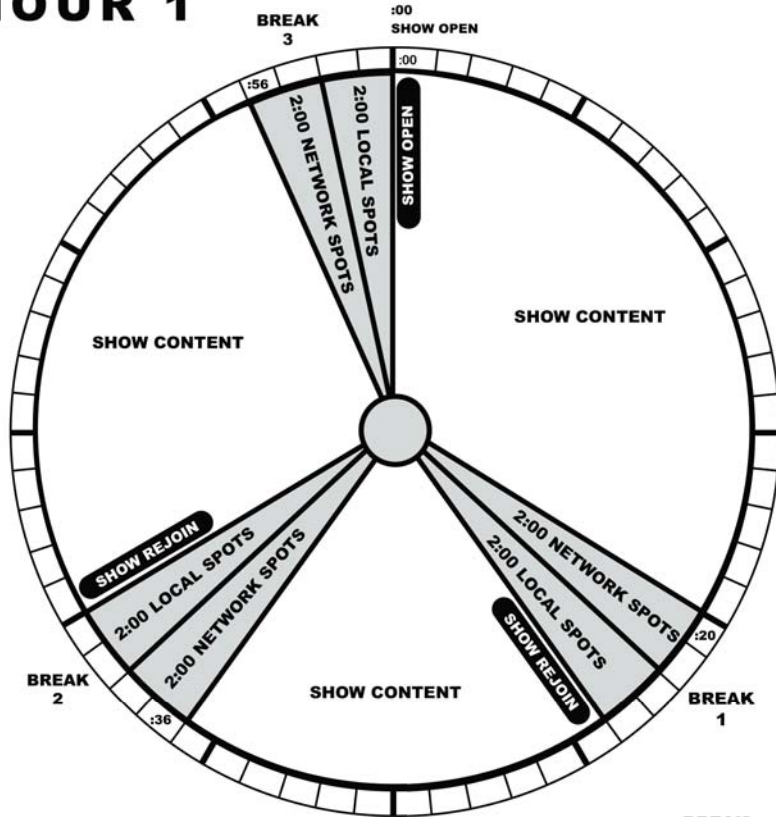

PROGRAM CLOCK

HOURS: 2
12 MIN LOCAL SPOTS
12 MIN NETWORK SPOTS
AIRS SAT/SUN

HOUR 1

HOUR 2

*Breaks noted above are 'soft times'.

For Affiliate Relations, please call Ralph Riley, Senior Director Affiliate Relations (972) 562-3381