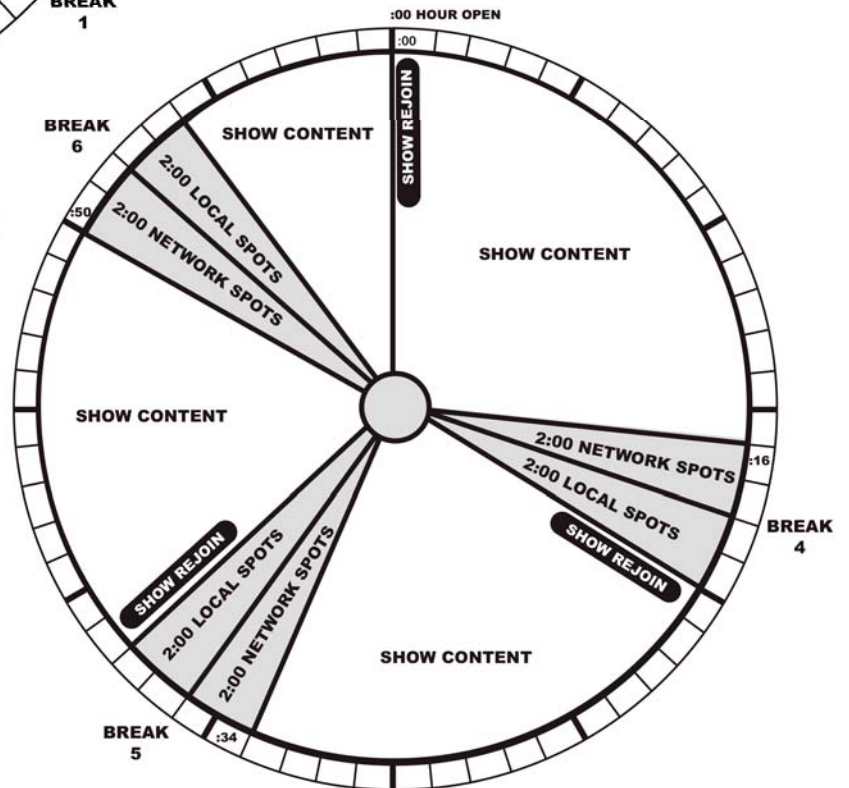

PROGRAM CLOCK

HOURS: 2
12 MIN LOCAL SPOTS
12 MIN NETWORK SPOTS
AIRS SAT/SUN

HOUR 1

HOUR 2

*Breaks noted above are 'soft times'.

For Affiliate Relations, please call Ralph Riley, Senior Director Affiliate Relations (972) 562-3381