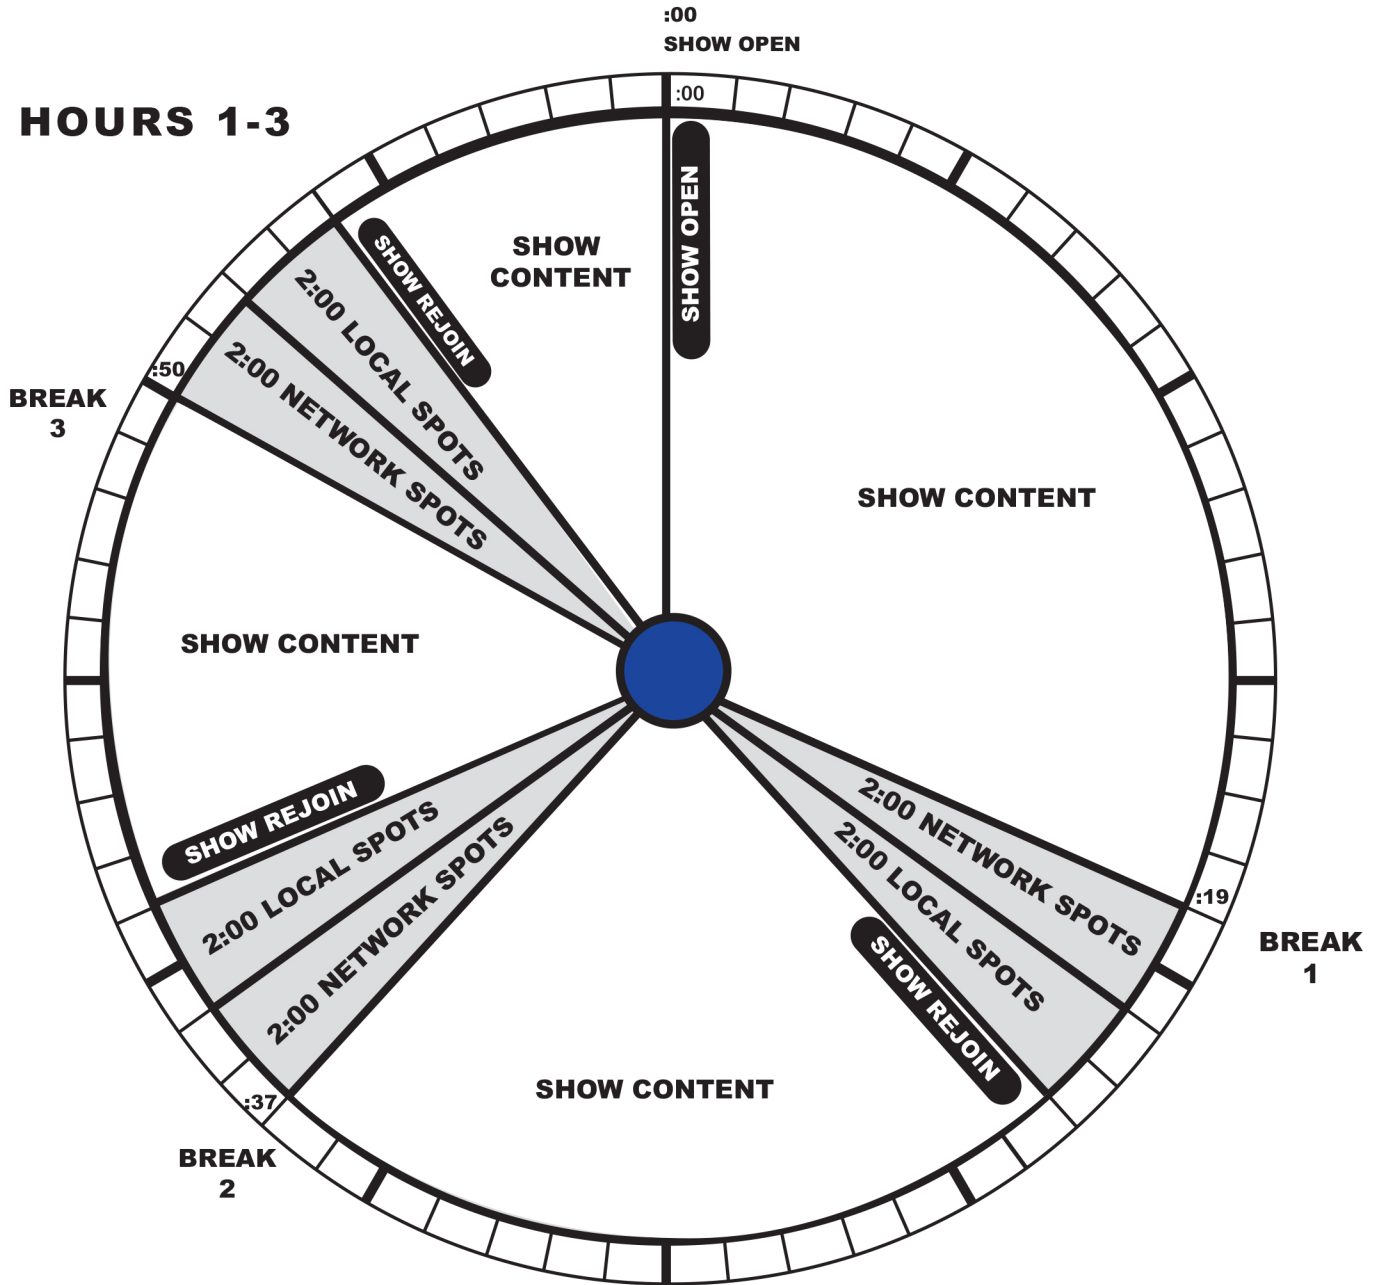

Rick Jackson's Country Classics

PROGRAM CLOCK

HOURS: 3

18 MIN LOCAL SPOTS

18 MIN NETWORK SPOTS

^BREAKS NOTED ABOVE ARE 'SOFT TIMES'

WWW.UNITEDSTATIONS.COM

FOR AFFILIATE RELATIONS, CALL (214) 310-8201

MEDIA NETWORKS