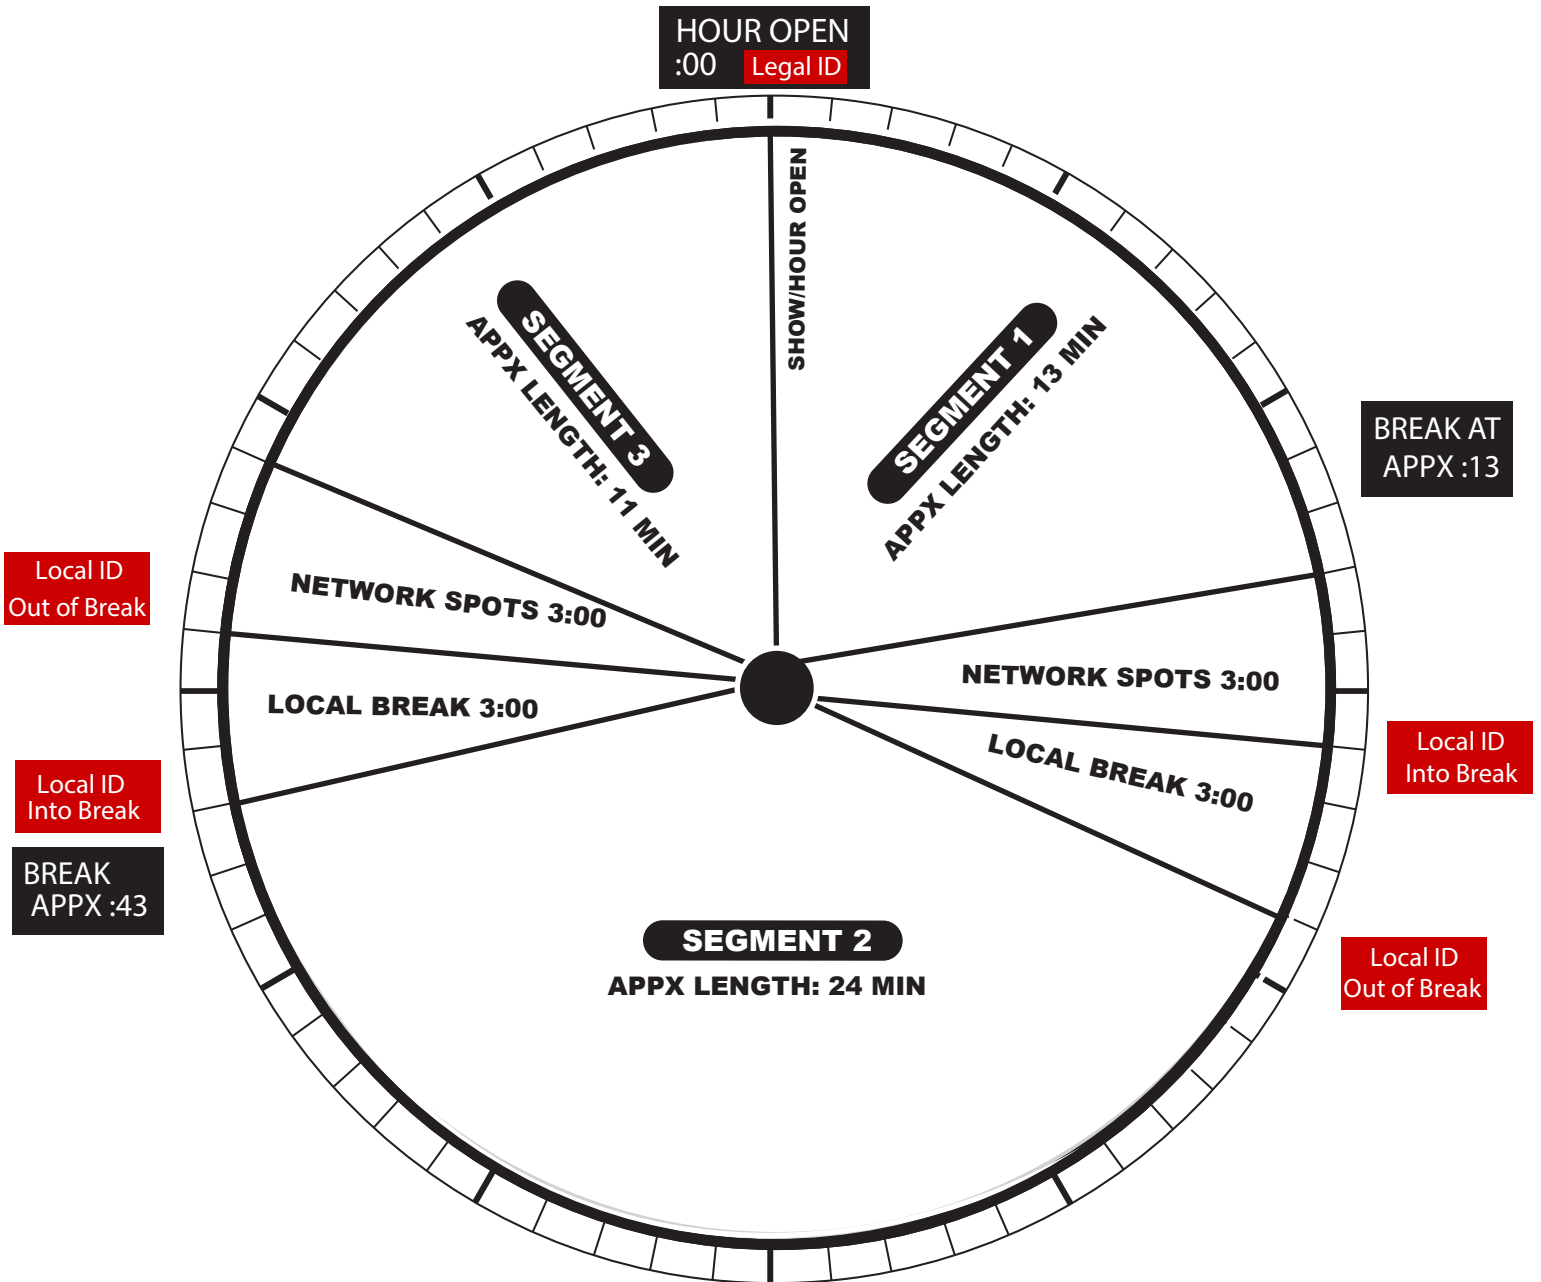

PROGRAM CLOCK

4 Hours

AIM Basic Delivery

For Affiliate Relations, please call Ralph Riley
Senior Director, Affiliate Relations Direct:
972-562-3381

For Liner Requests: Email USRN at
Affiliaterelations@unitedstations.com

NOTES:

- BREAK 1 NETWORK SPOTS WILL BE ATTACHED TO THE END OF SEGMENT 1.
- BREAK 2 NETWORK SPOTS WILL BE ATTACHED TO THE START OF SEGMENT 3.