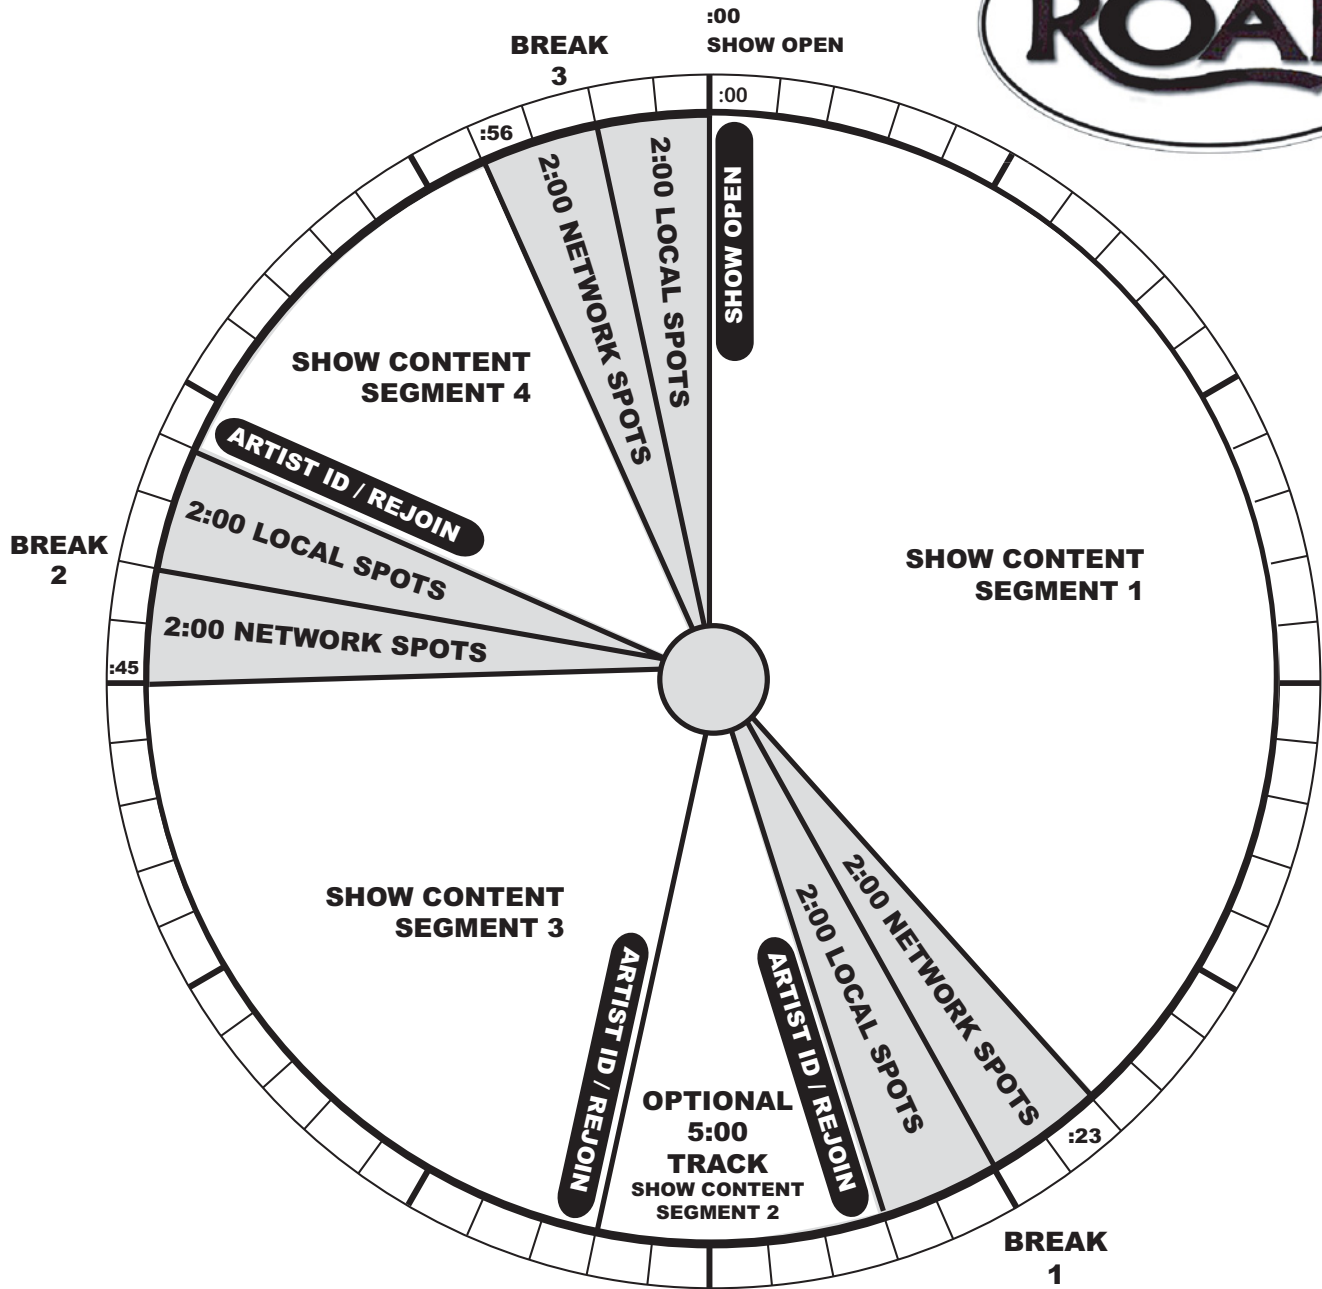

PROGRAM CLOCK

HOURS: 2
12 MIN LOCAL SPOTS
12 MIN NETWORK SPOTS
AIRS SAT/SUN

HOUR 1 OF 2

Optional SEGMENT 2 may be skipped to air additional local content/spots. If skipped, proceed to SEGMENT 3. If no additional local programming is to be inserted, please play SEGMENT 2 and continue.