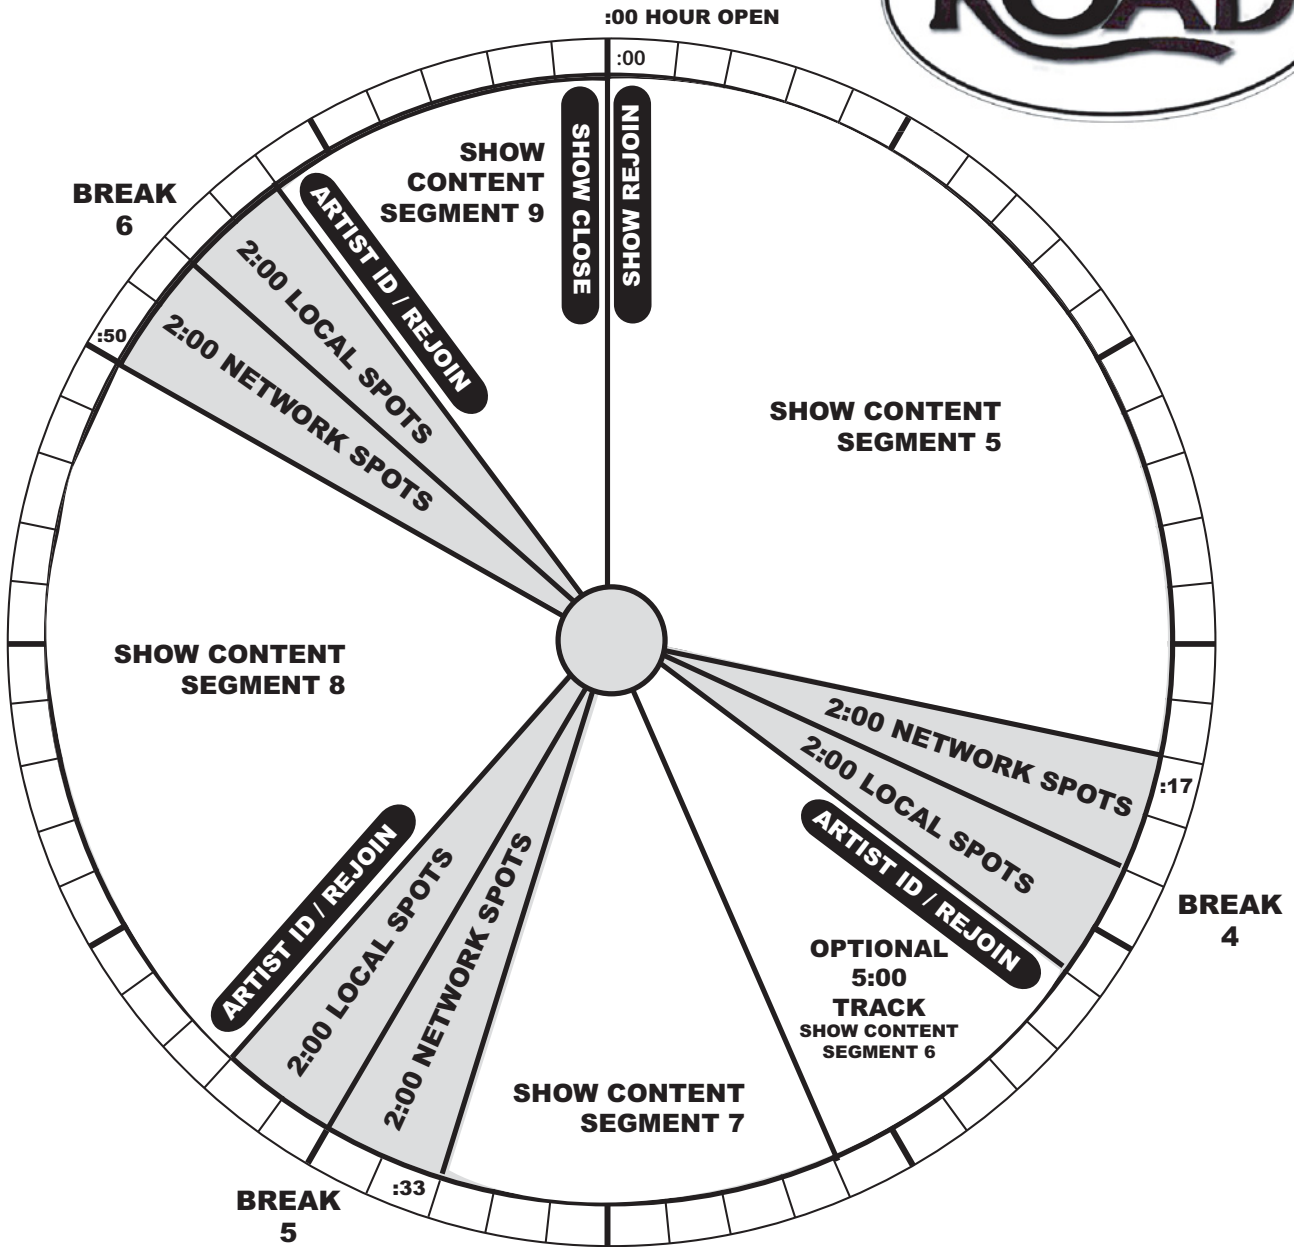

PROGRAM CLOCK

HOURS: 2
12 MIN LOCAL SPOTS
12 MIN NETWORK SPOTS
AIRS SAT/SUN

HOUR 1 OF 2

Optional SEGMENT 2 may be skipped to air additional local content/spots. If skipped, proceed to SEGMENT 3. If no additional local programming is to be inserted, please play SEGMENT 2 and continue.

HOUR 2 OF 2

Optional SEGMENT 6 may be skipped to air additional local content/spots. If skipped, proceed to SEGMENT 7. If no additional local programming is to be inserted, please play SEGMENT 6 and continue.