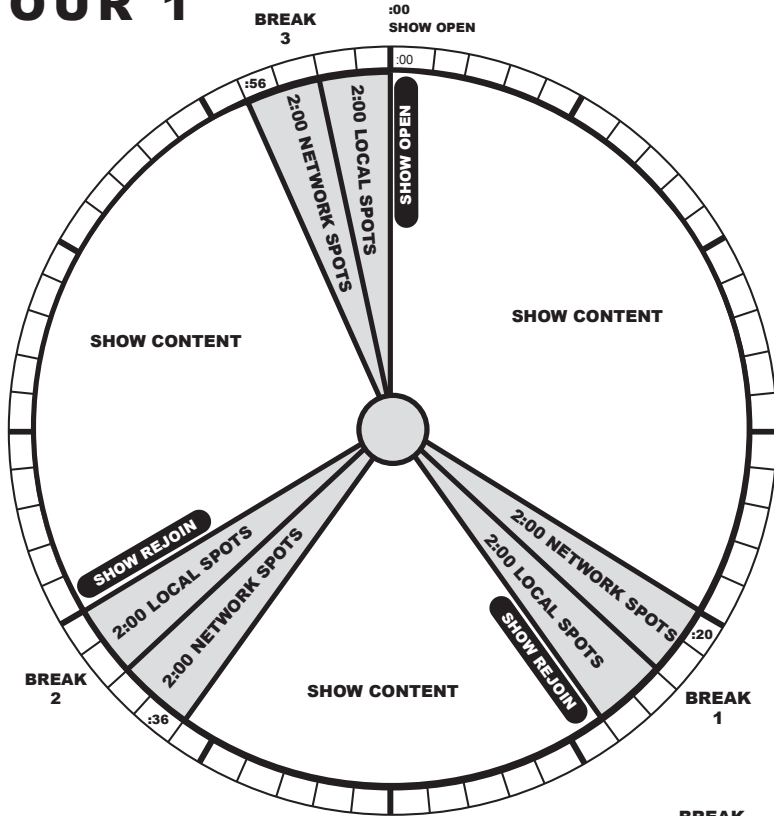

PROGRAM CLOCK
 HOURS: 2
 12 MIN LOCAL SPOTS
 12 MIN NETWORK SPOTS
 AIRS SAT/SUN

HOUR 1

HOUR 2

*Breaks noted above are 'soft times'.

For Affiliate Relations, please call
 United Stations Radio Networks
 (212) 869-1111.