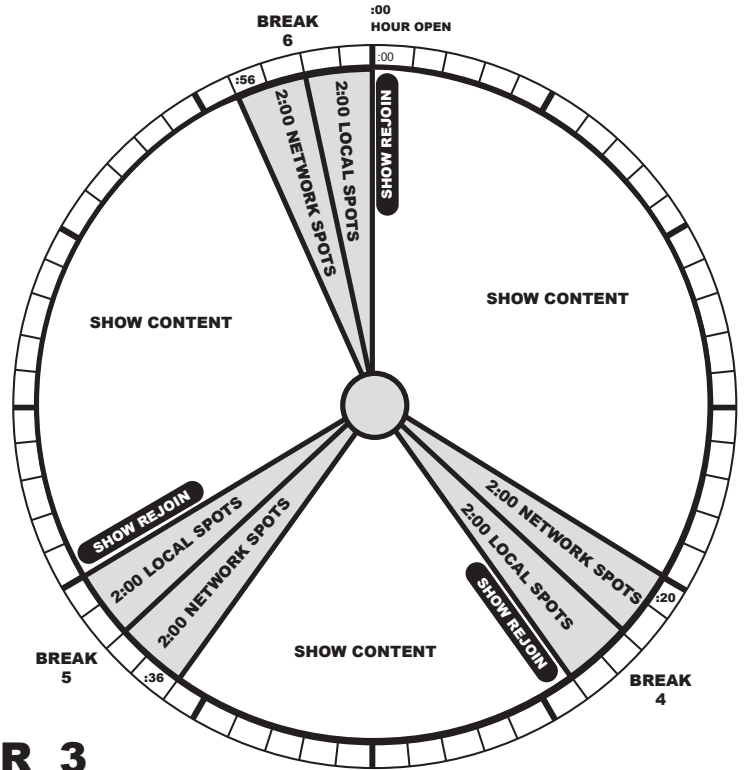

Nina Blackwood's ABSOLUTELY 80s

PROGRAM CLOCK
HOURS: 3
18 MIN LOCAL SPOTS
18 MIN NETWORK SPOTS
AIRS SAT/SUN

HOUR 1

HOUR 2

HOUR 3

*Breaks noted above are 'soft times'.

For Affiliate Relations, please call
United Stations Radio Networks
(212) 869-1111.