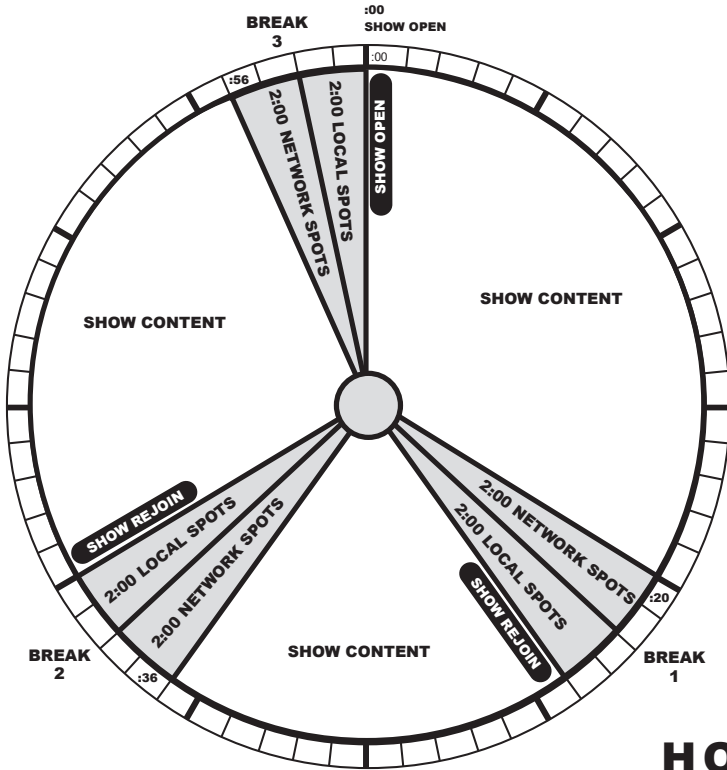

Nina Blackwood's ABSOLUTELY 80s

PROGRAM CLOCK
HOURS: 3
18 MIN LOCAL SPOTS
18 MIN NETWORK SPOTS
AIRS SAT/SUN

HOUR 1

HOUR 2

HOUR 3

*Breaks noted above are 'soft times'.

For Affiliate Relations, please call
United Stations Radio Networks
(212) 869-1111.