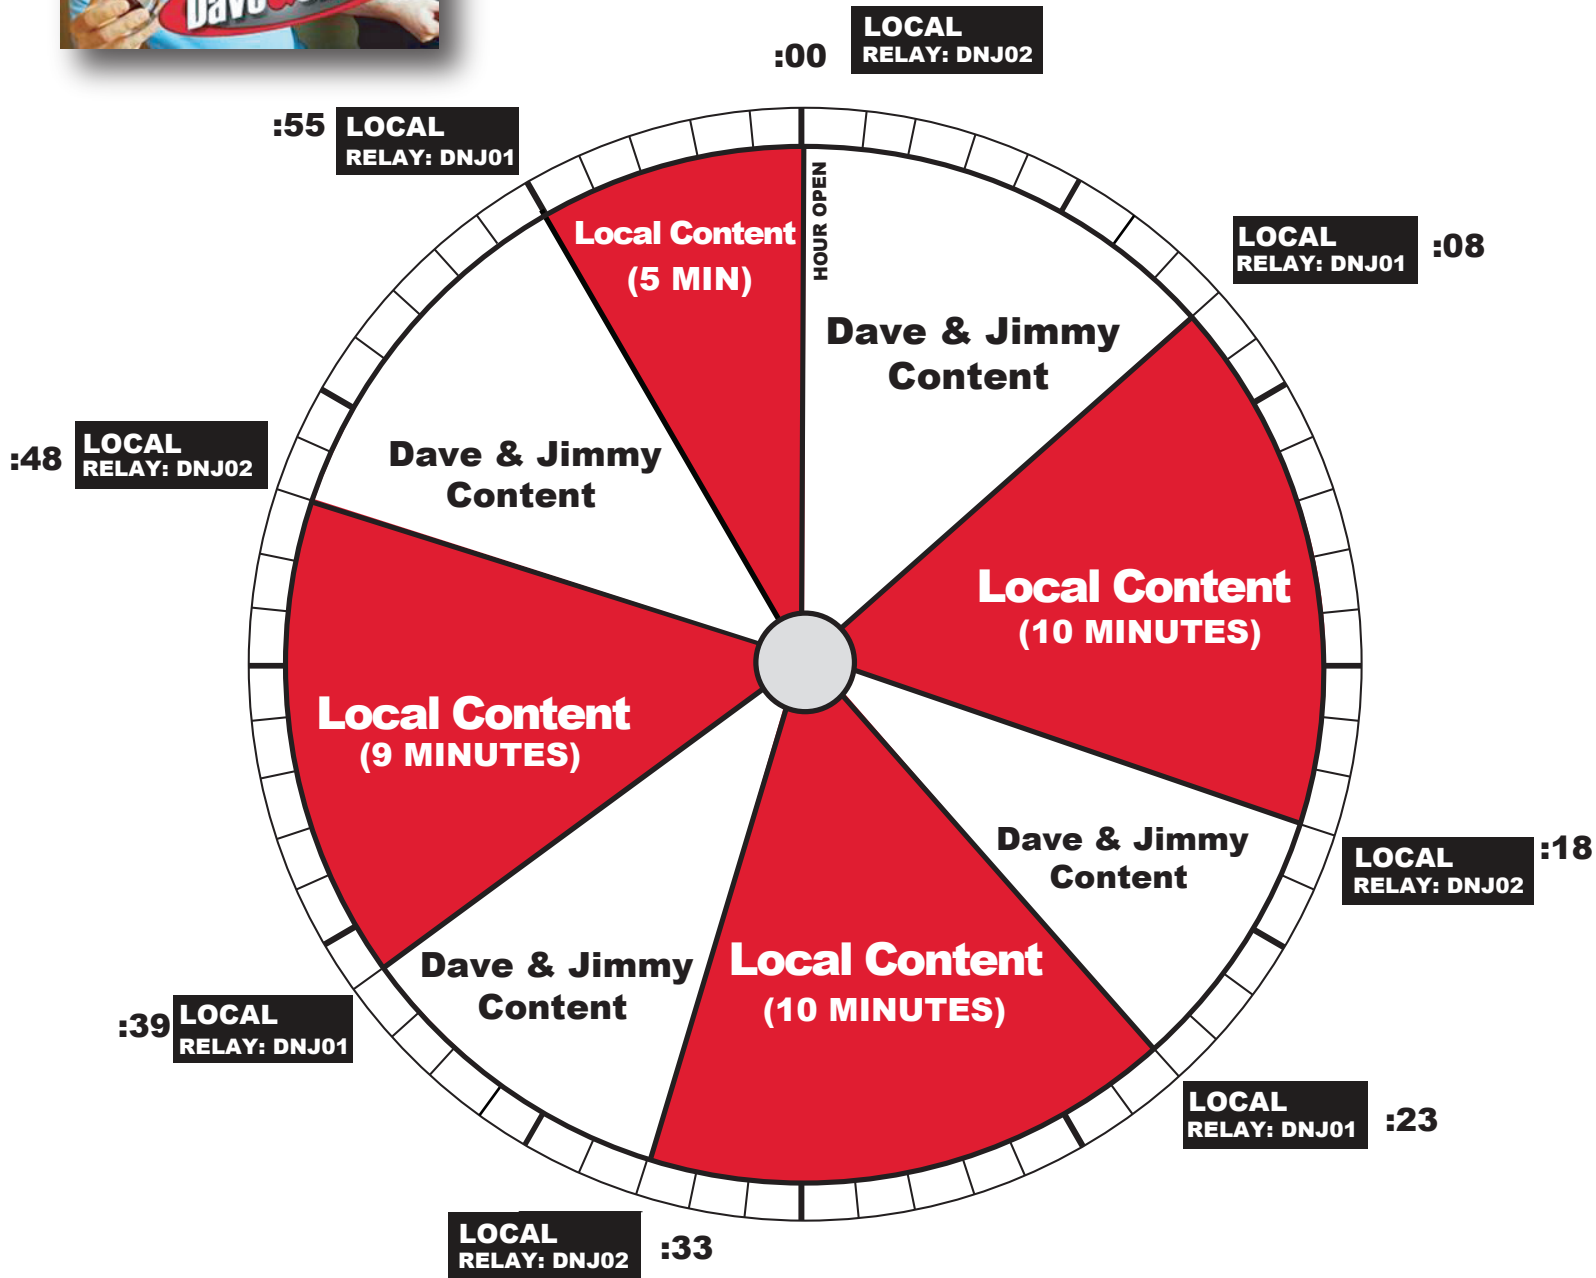

**Dave & Jimmy**

PROGRAM CLOCK AND  
SATELLITE DETAILS

RECEIVER: XDS PROVIDER: CCSS  
XDS PROGRAM: 'Dave and Jimmy'  
Live Show: 6am - 9am ET, M-F  
L- Band Receive Frequency: 1026380 kHz  
Symbol Rate: 5787234 sps

**XDS RELAY PINOUT**

DNJ01 Triggers Local Break
DNJ02 Rejoins Program

**NOTES:**

- :00 and :55 will be exact times. Other breaks may float by a minute or two.
- All local breaks (10 min, 9 min, 5 min) will be exact and preceded by XDS Relay 'DNJ02'.
- Prepad: At 5:50am, channel will open for real-time affiliates to provide confidence monitoring prior to 6:00:00am ET live join. Station will NOT be required to program their XDS receiver to receive this prepad (pre-feed) audio. Stations capturing/storing time zone delayed playback will NOT hear this prepad on playback.