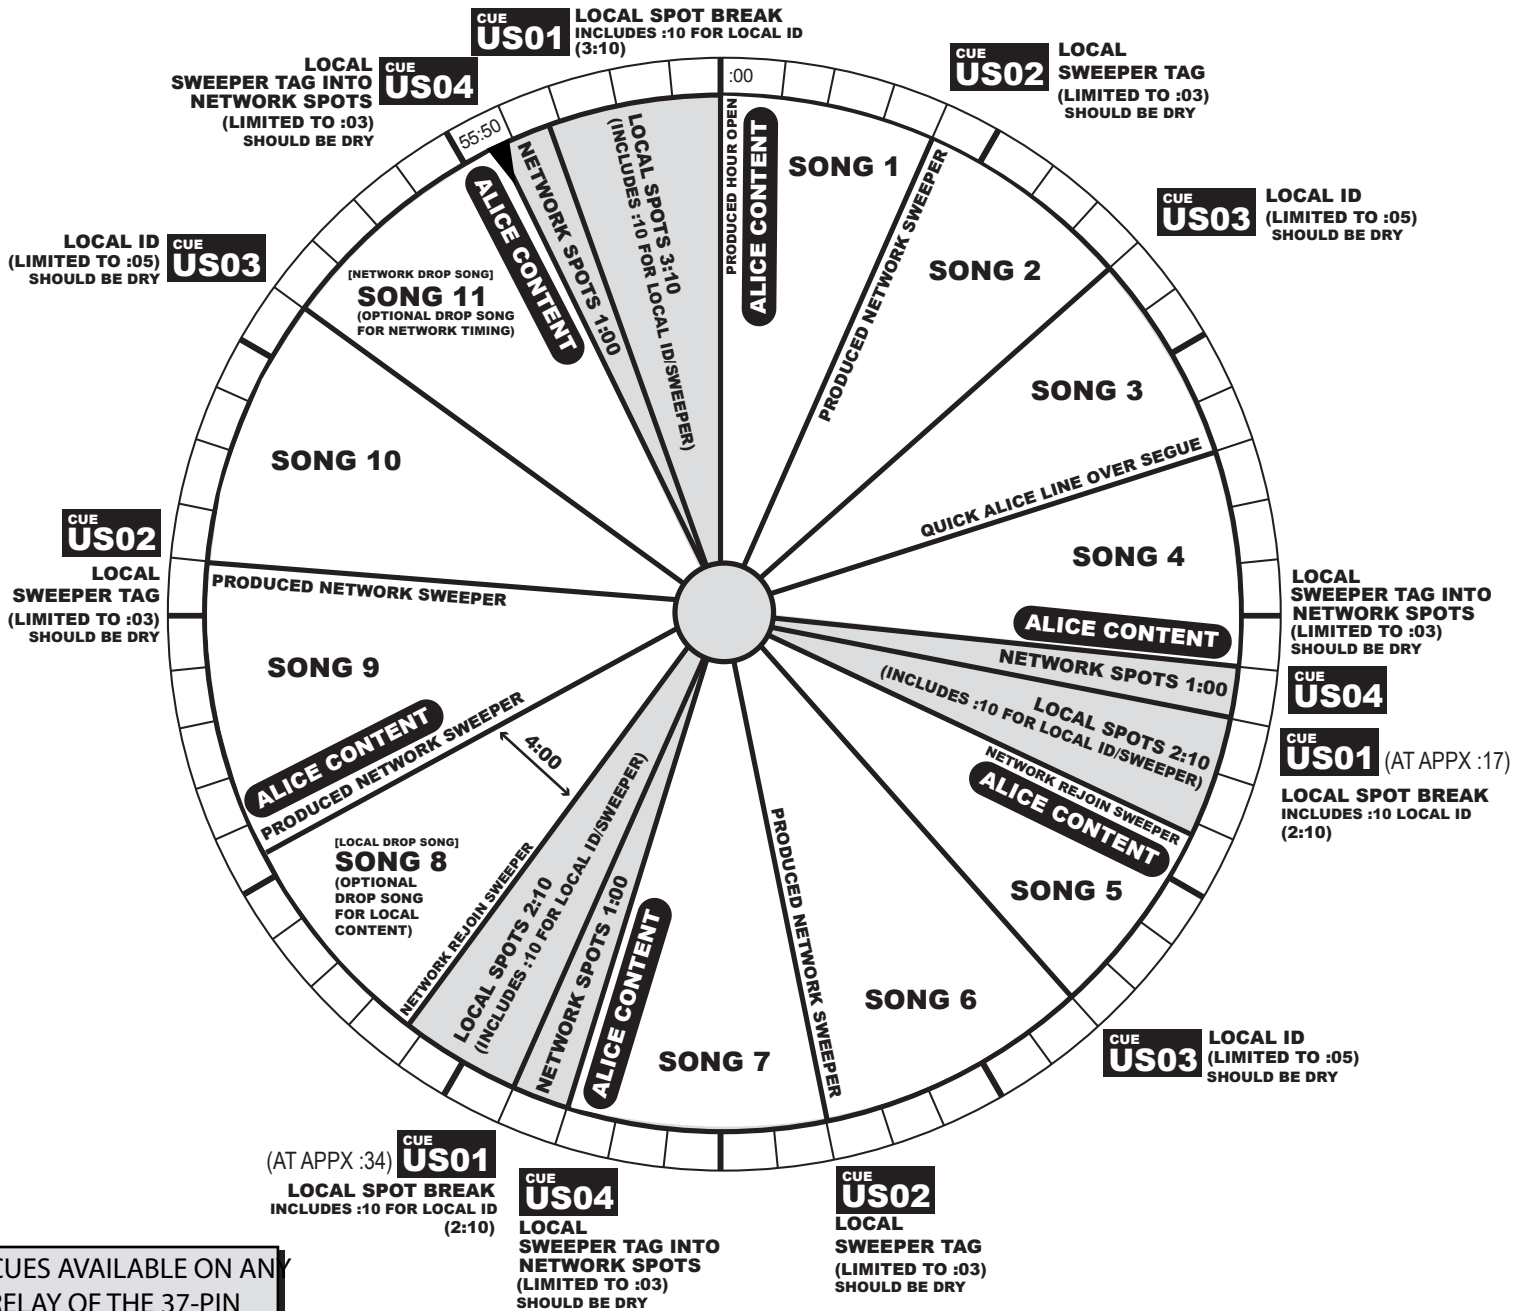

# Nights with Alice Cooper

## PROGRAM CLOCK

XDS SATELLITE - STEREO  
NETWORK FEED TIME:  
7 PM - MIDNIGHT (ET)  
EFFECTIVE FEB. 01, 2010

CUES AVAILABLE ON AN RELAY OF THE 37-PIN CONNECTION. MUST BE MAPPED BY AFFILIATE.

For Technical Assistance, please call  
Orbital Media Network Operation Center (303) 925-1708.

### NOTES:

- "Network Optional Drop Songs" in this format give us the option of dropping records for show timing. If a song is dropped, there will still be either network sweeps and/or cues in place to trigger local ID's.
- Local Spots will be "covered" by national spots for affiliates who are not sold out.
- **ALICE CONTENT** will include any voiceovers, features or interviews.
- Additional sweeps may be added between songs for show timing. These will always be followed by **CUE US02**.