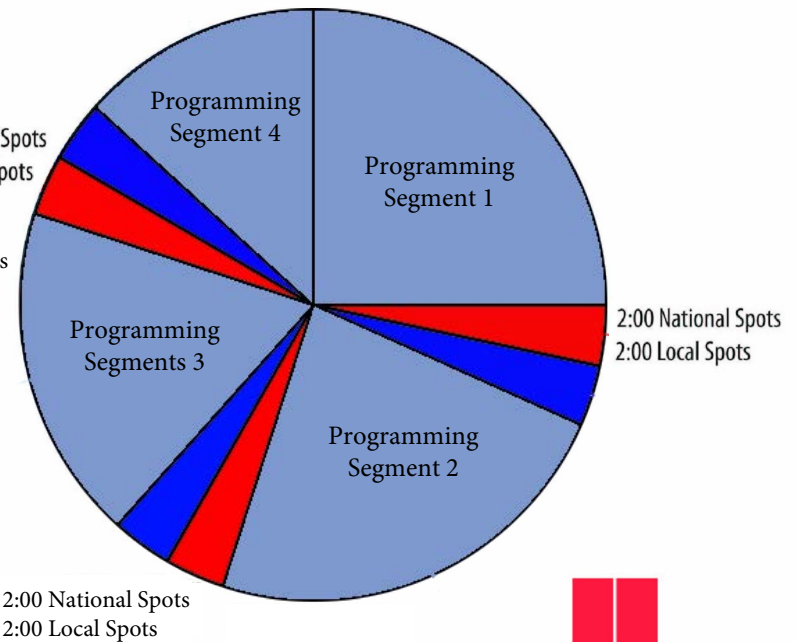

Program Hotclock

Hour 1

Hour 2

2:00 Local Spots
2:00 National Spots

For more information, contact United Stations Affiliate Relations 212 536-3673
or email affiliaterelations@unitedstations.com
www.unitedstations.com