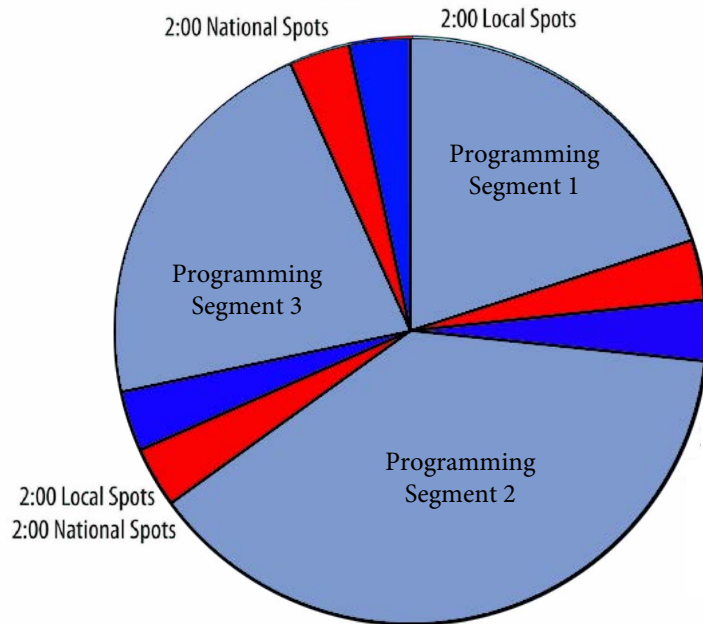

Program Hotclock

Hour 1

Hour 2

2:00 Local Spots
2:00 National Spots

For more information, contact United Stations Affiliate Relations 212 536-3673
or email affiliaterelations@unitedstations.com
www.unitedstations.com